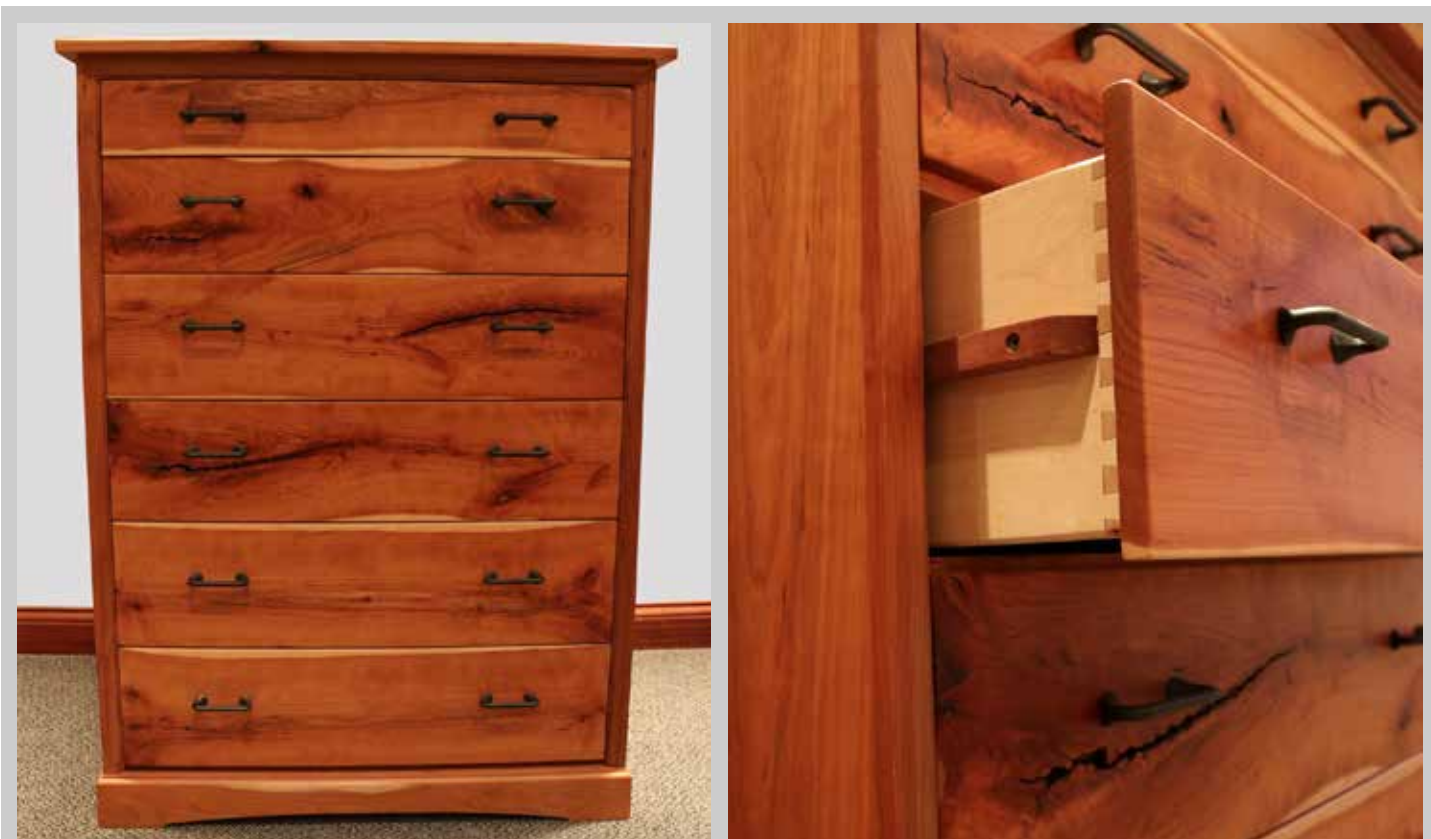

SIX DRAWER CHEST

DIMENSIONS

41" X 24" X 56"

SPECIES CHERRY

FEATURES

- LOCALLY SOURCED SUSTAINABLE LUMBER
- MILLED IN HOUSE
- DOVETAILED MAPLE DRAWERS
- BRAZILIAN HARDWOOD DRAWER SLIDES
- METAL HARDWARE

HIGHLIGHTS

- BRAZILIAN HARDWOOD DRAWER SLIDES
- CUSTOM WOOD MANUAL DRAWER LOCKS
- HAND SELECTED PANELS + DRAWER FRONTS